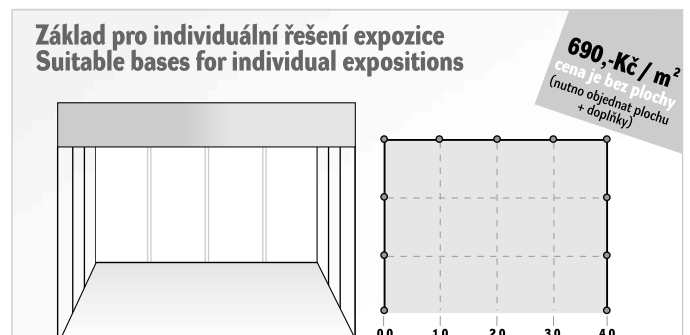

Základ pro individuální řešení expozice
Suitable bases for individual expositions

690,-Kč / m²
cena je bez plochy
(nutno objednat plochu
+ doplňky)

Vybavení stánku: koberec, obvodové stěny, límeček (bez grafiky).
V této ceně není obsažena částka za plochu.

Stand equipment: carpet, peripheral panels, stand collar (no graphics).
Price of the exhibition area is not included.

Ceny jsou uvedeny bez DPH 21%. / Prices do not include 21% VAT.